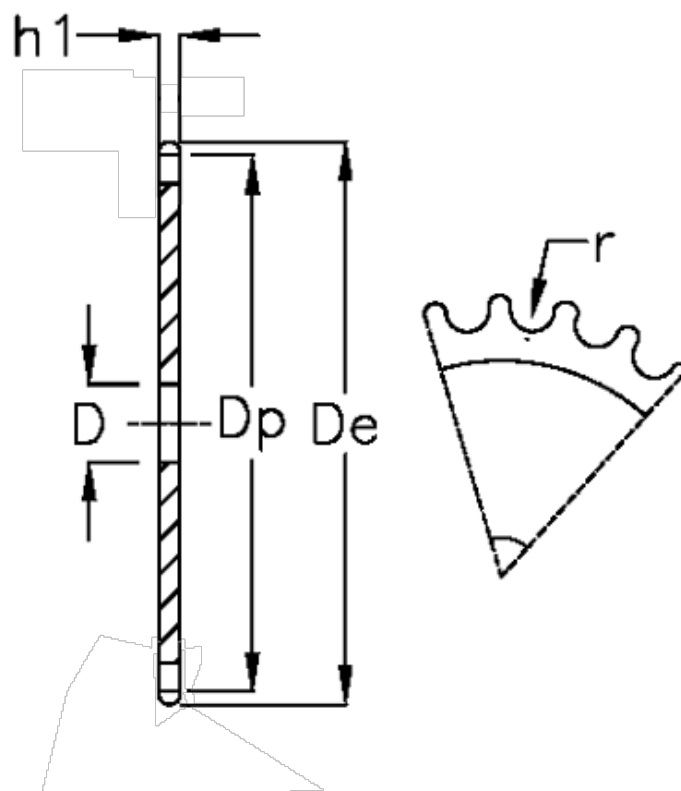

Article number: 616021009032

Description: Plate wheel 20 B-1 Z=32 simplex

Measures

C	= 4
D	= 25
De	= 339.1
Dp	= 323.91
For chain size	= 1 1/4 x 3/4
For chain type	= 20 B-1
h1	= 18.5
Number of teeth	= 32

r = 19.05